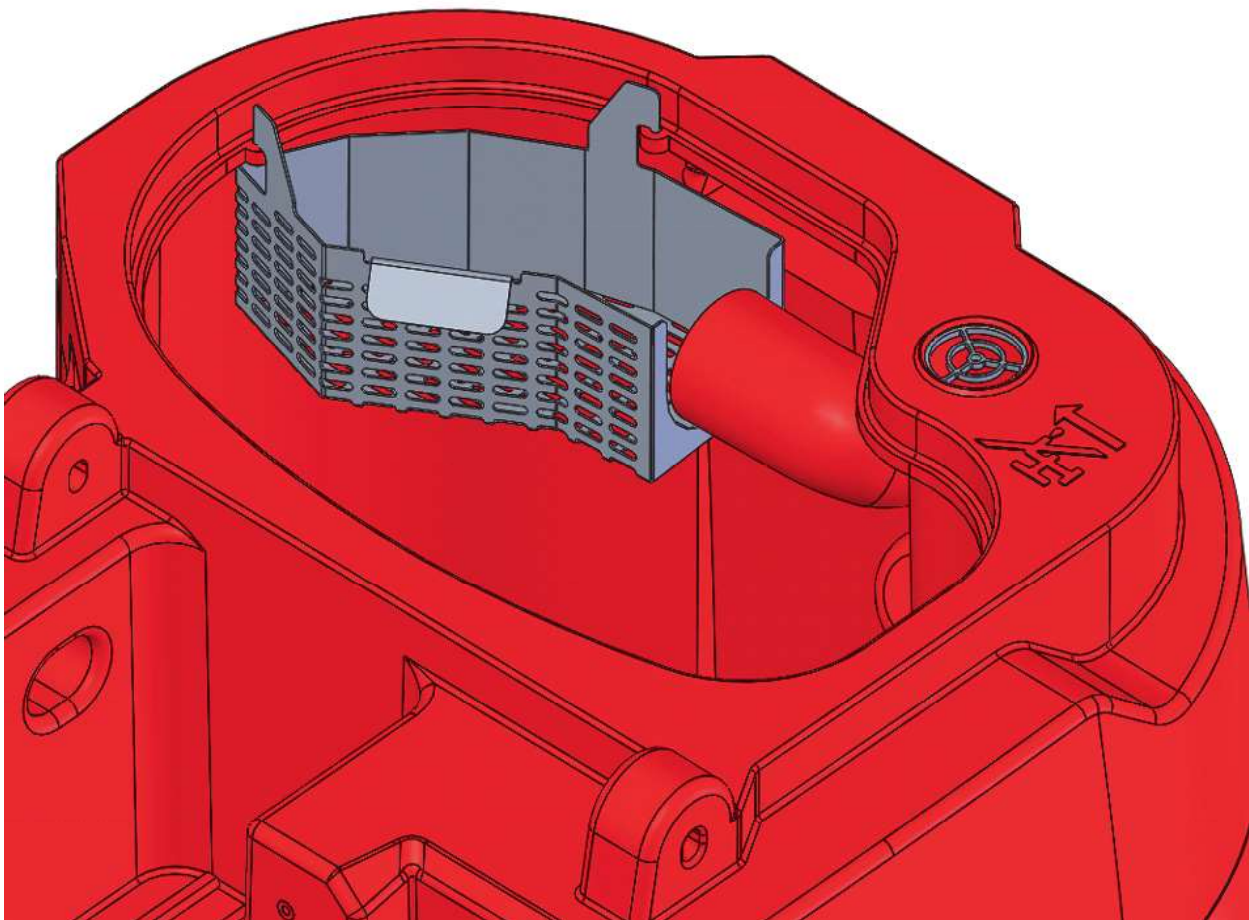

Montageanleitung/Assembly Manual

Grobschmutzsieb/Coarse dirt sieve (7060.65)

88-60-3153 - 3925-00